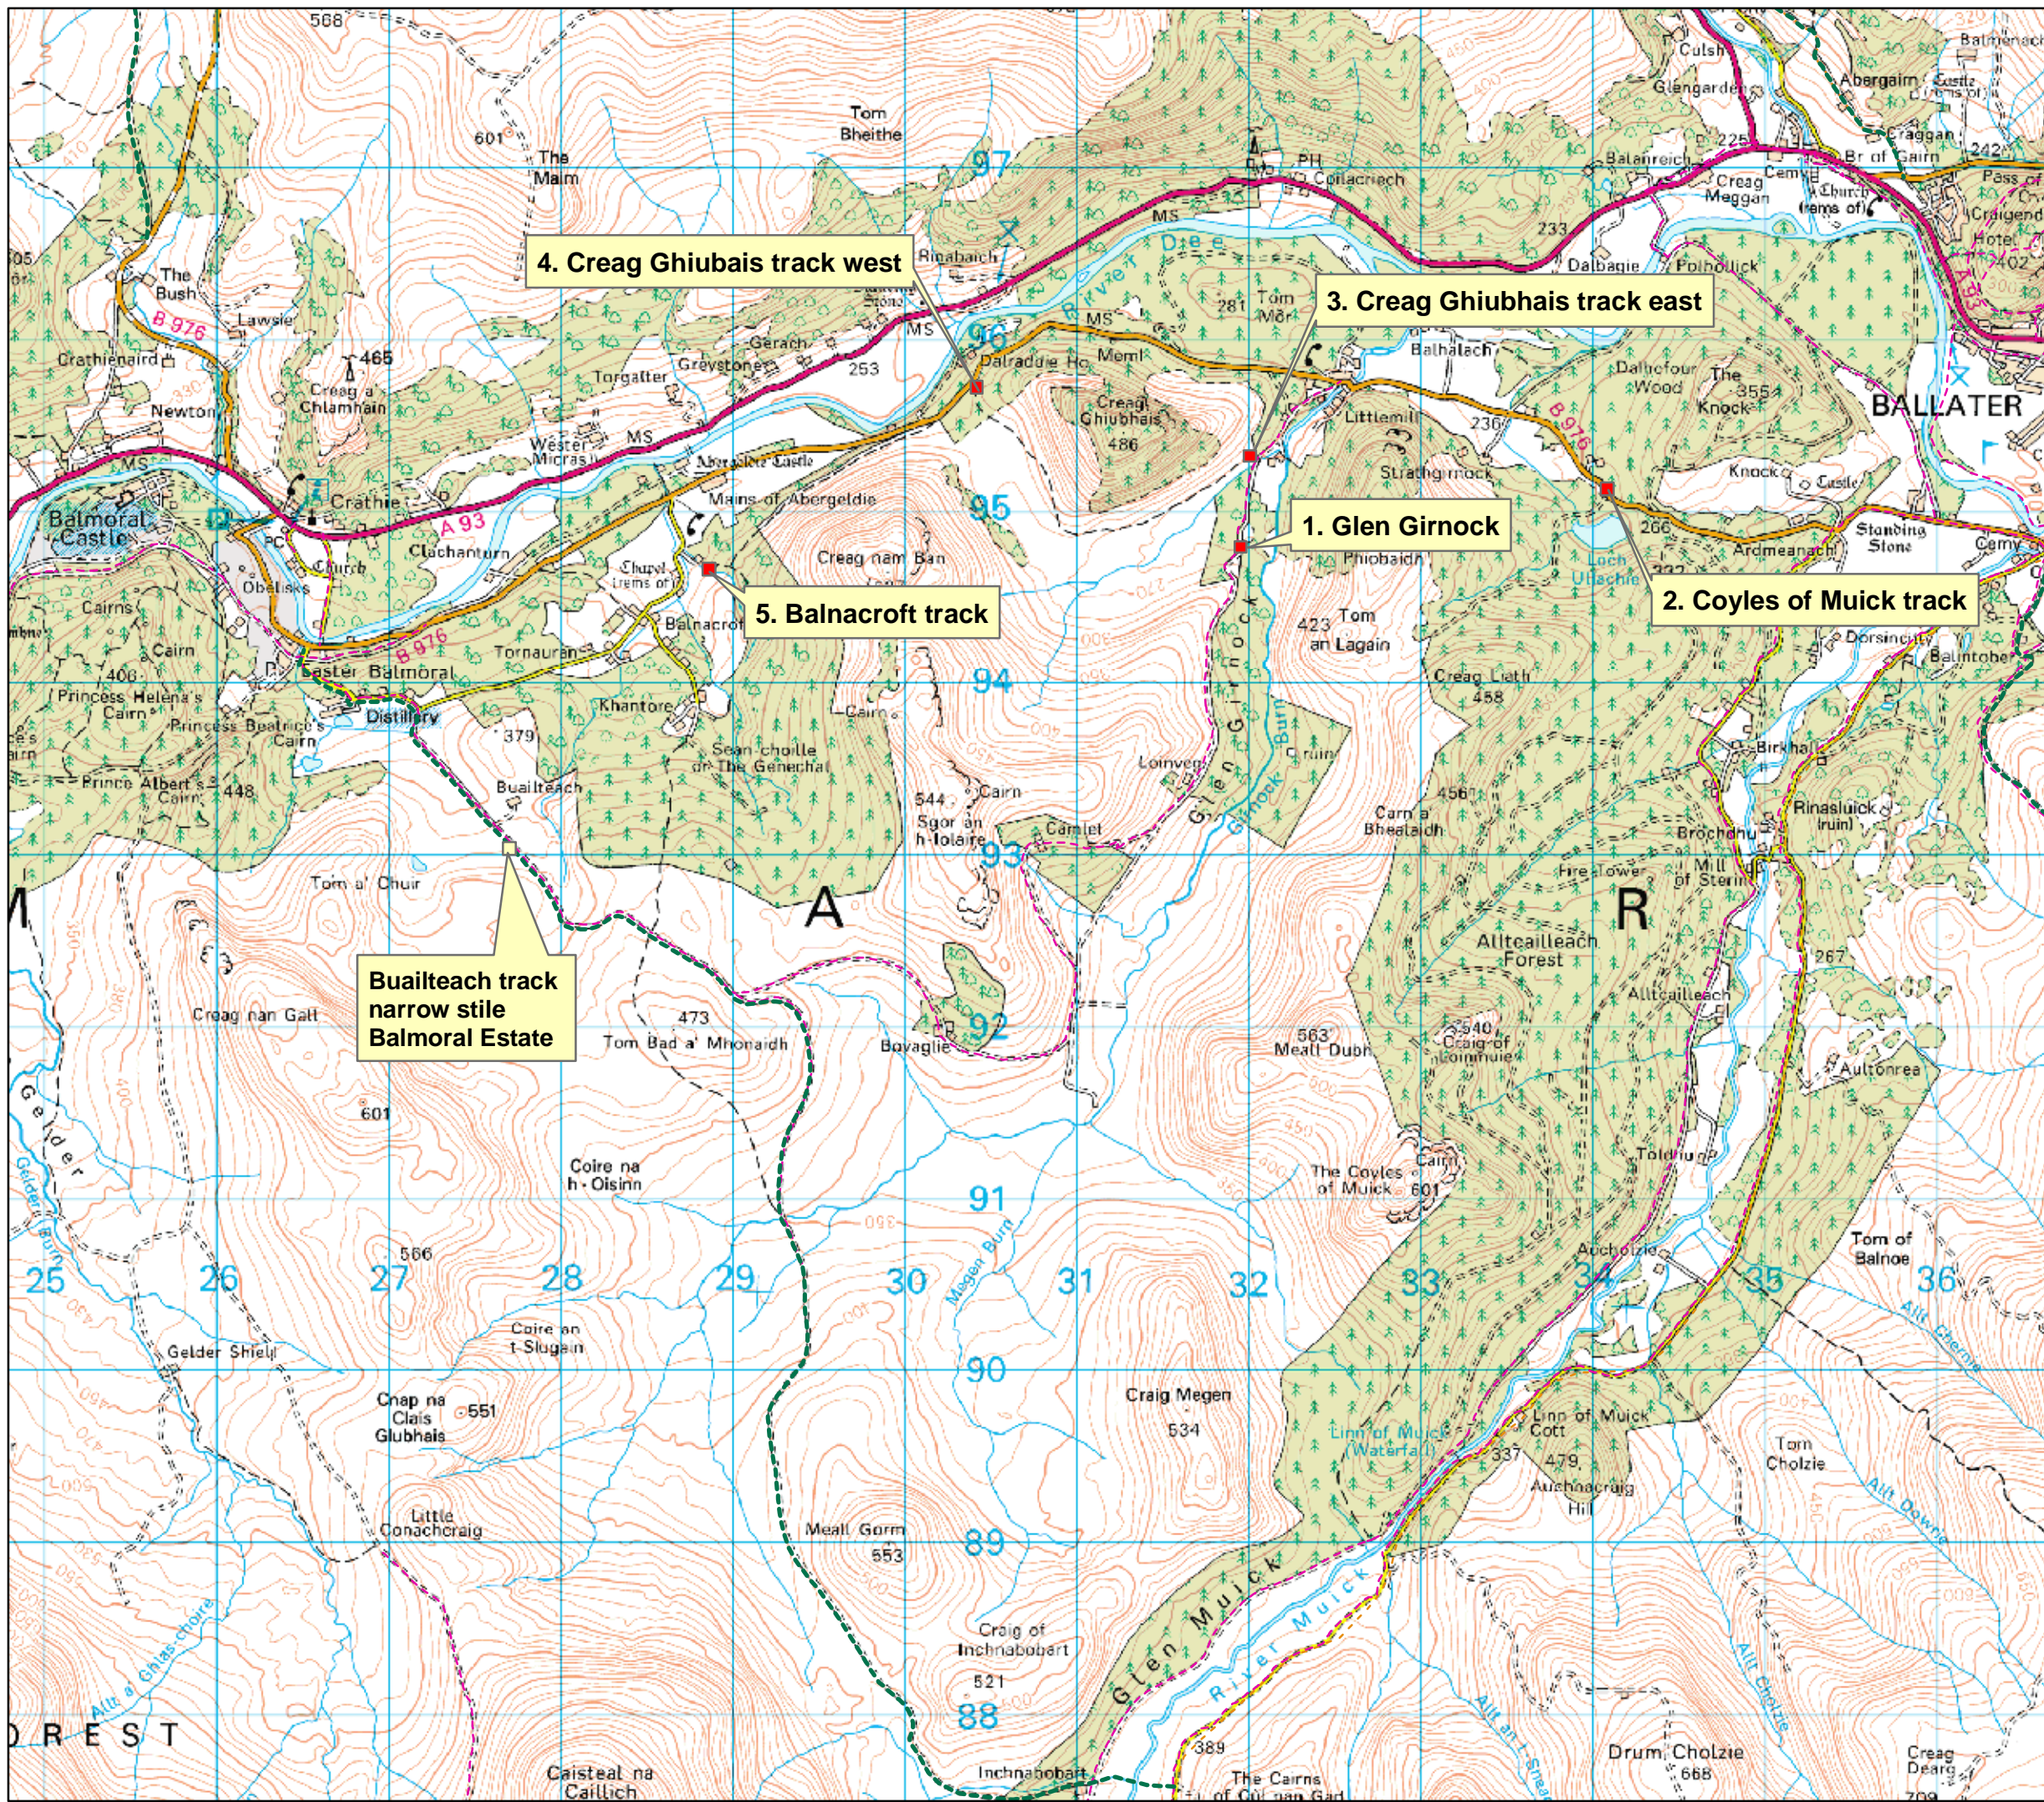

CAIRNGORMS
NATIONAL PARK AUTHORITY

Abergeldie Estate -
access issues
reported to CNPA

Map Legend

- Rights of Way
- Promoted Paths
- Upland Paths
- Reported access issue

This map is based upon Ordnance Survey material with the permission of Ordnance Survey on behalf of the Controller of Her Majesty's Stationery Office © Crown copyright. Unauthorised reproduction infringes Crown copyright and may lead to prosecution or civil proceedings. Cairngorms National Park Authority, 100040965, 2008.

This map must not be used for navigational purposes.